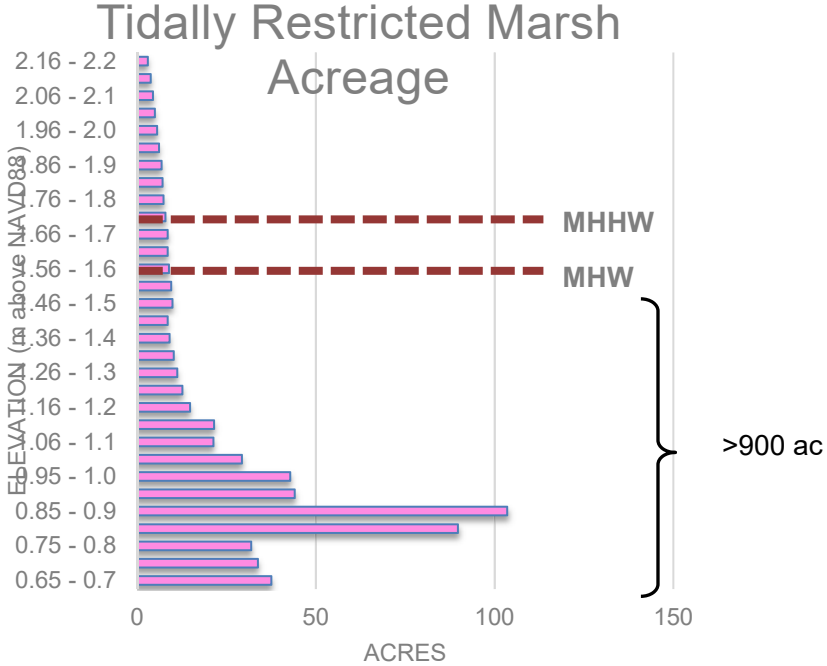

Preparing for the future...