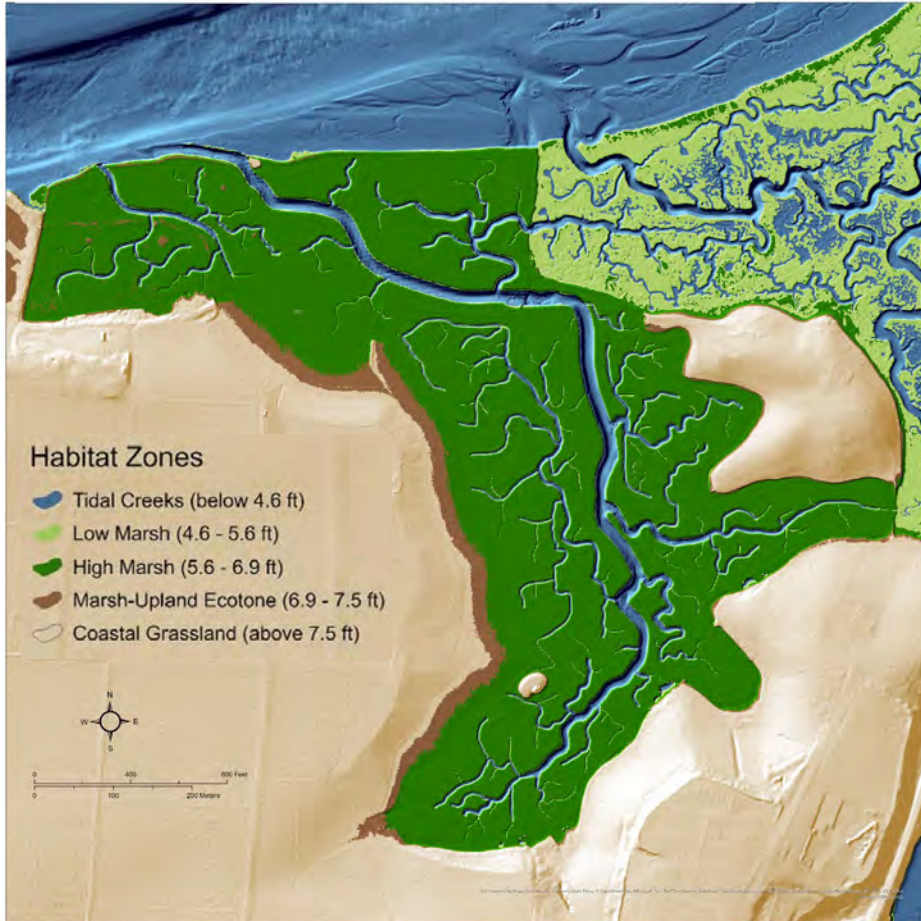

Informing Restoration Design

2022