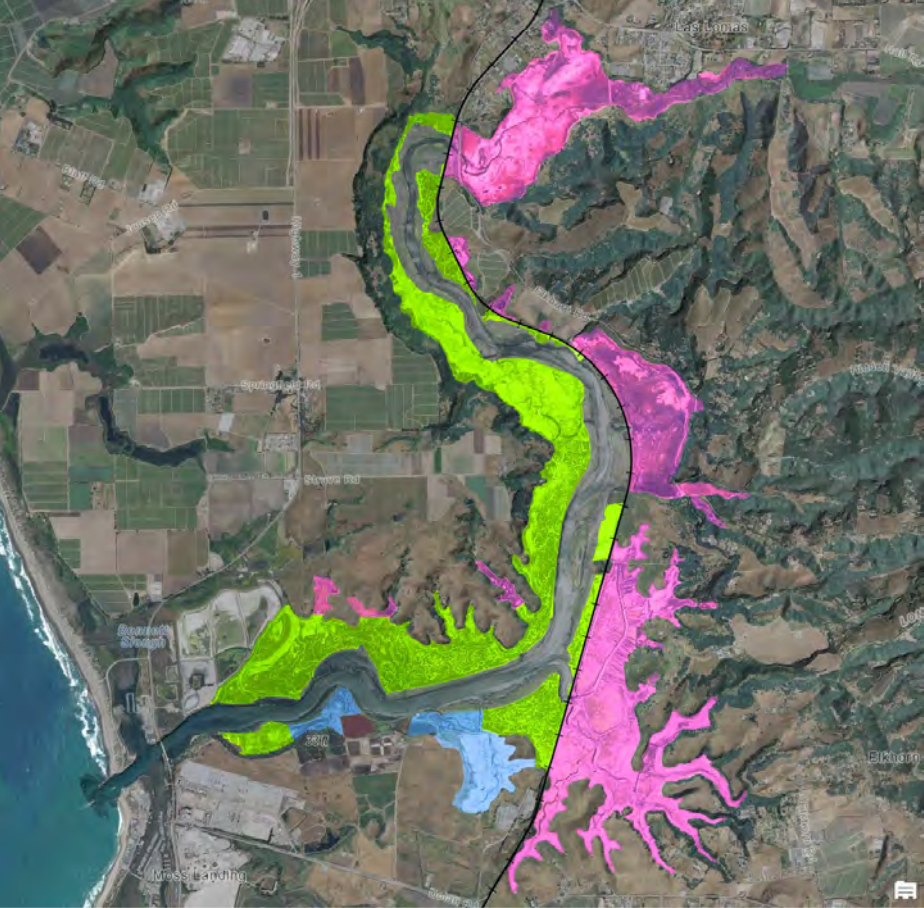

Preparing for the future...