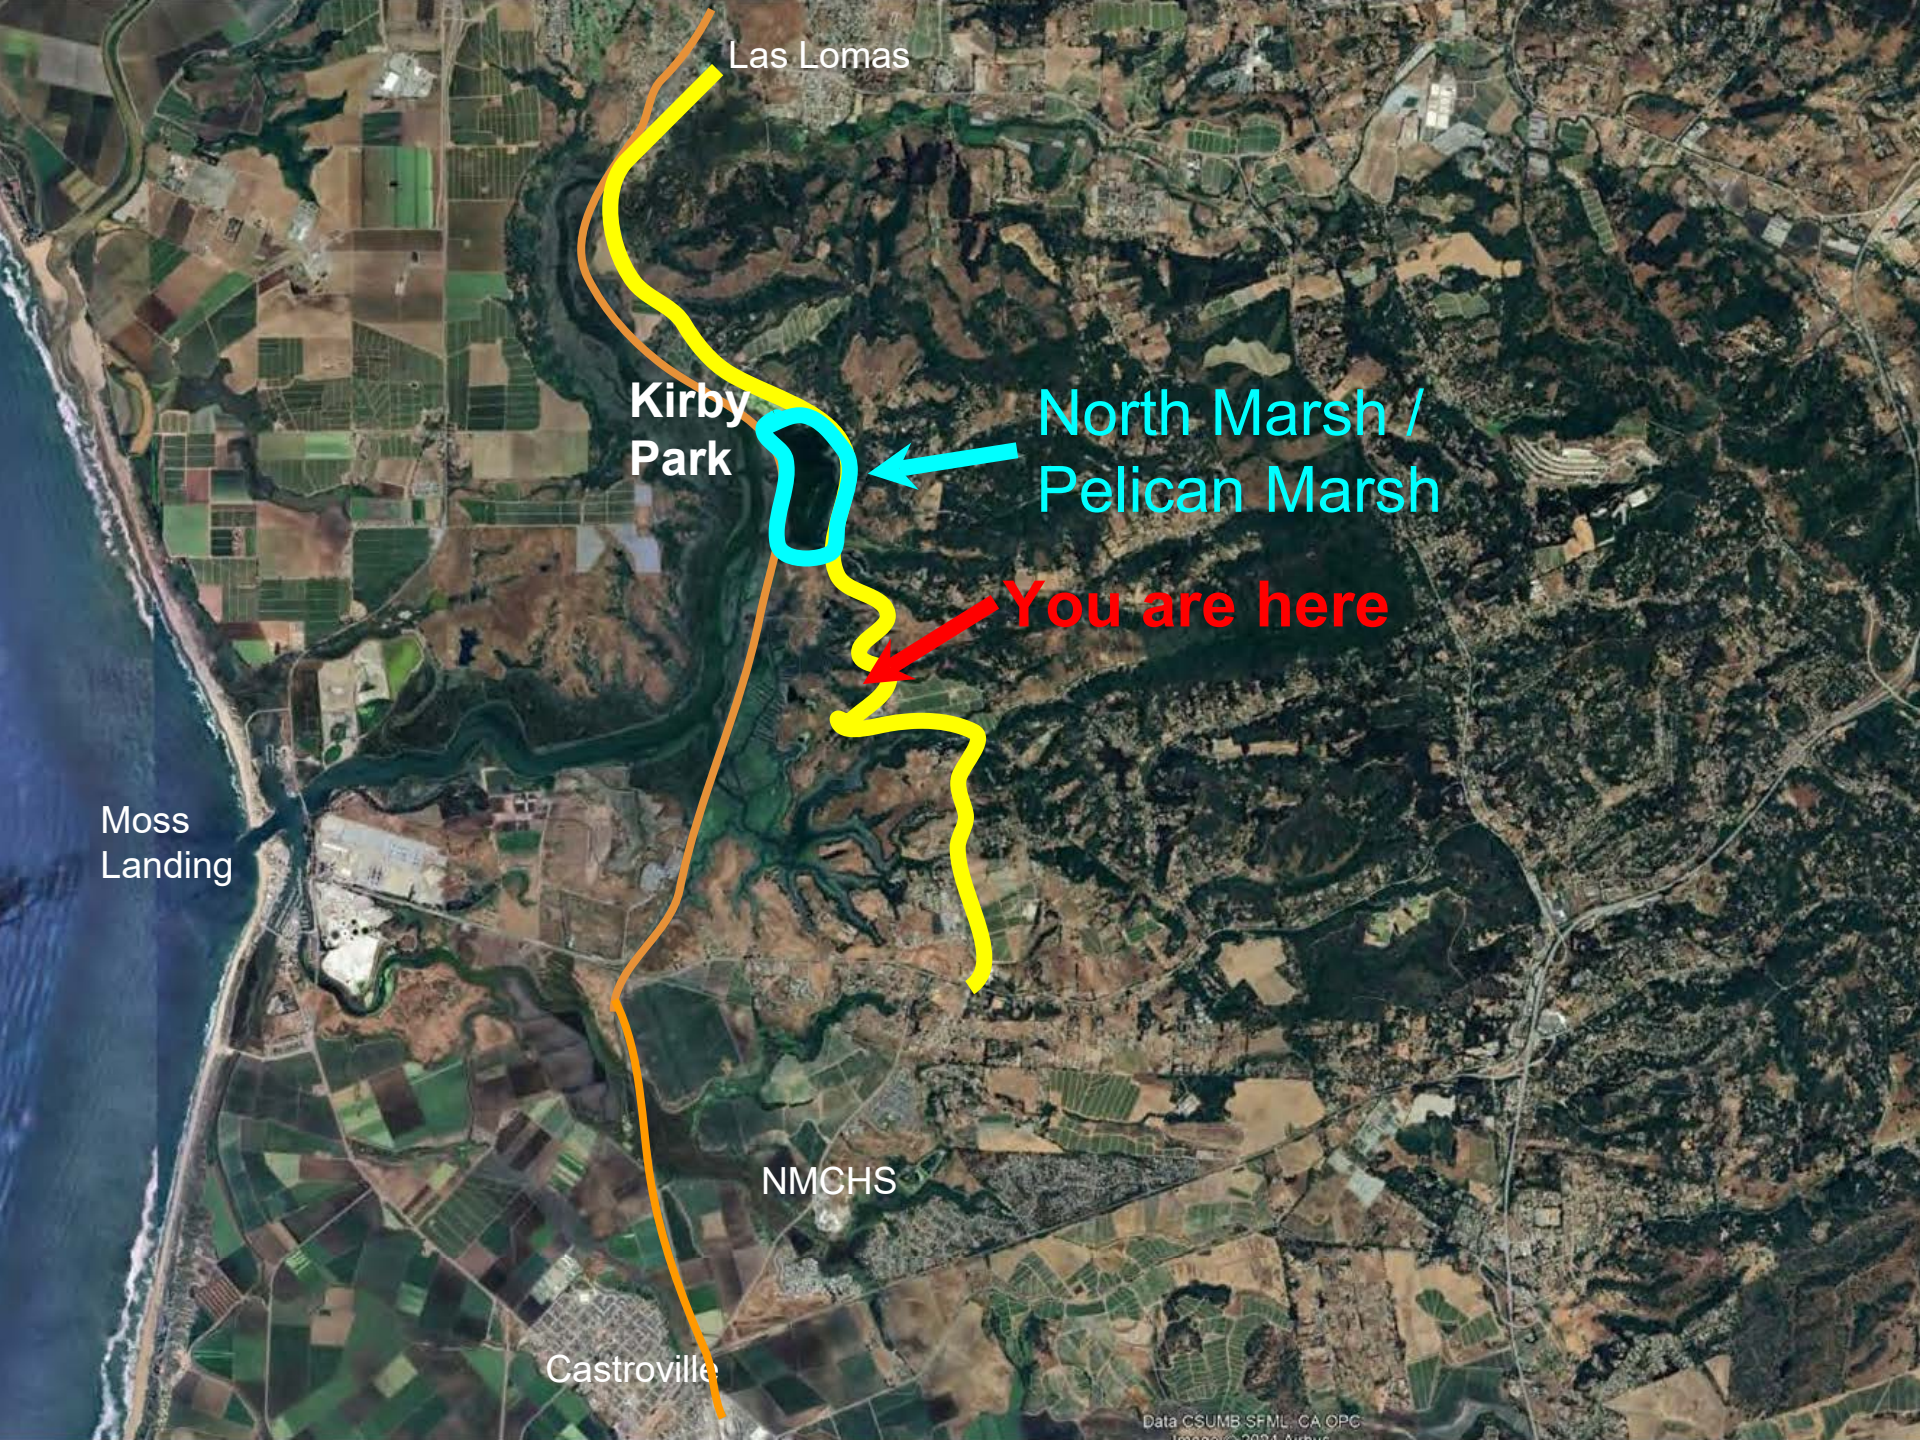

Preparing for the future...

Las Lomas

Kirby
Park

North Marsh /
Pelican Marsh

You are here

Moss
Landing

NMCHS

Castroville

1931

Image Elkhorn Slough Foundation

2023

Kirby Park

Kirby Nature Trail and Living Shoreline

An aerial photograph showing a landscape with a river, marshes, and agricultural fields. The river flows from the top left towards the bottom center. To the right of the river, there are several large, irregularly shaped fields, some of which appear to be under construction or recently cleared. The surrounding area is a mix of green vegetation and brownish soil. The text is overlaid on the image.