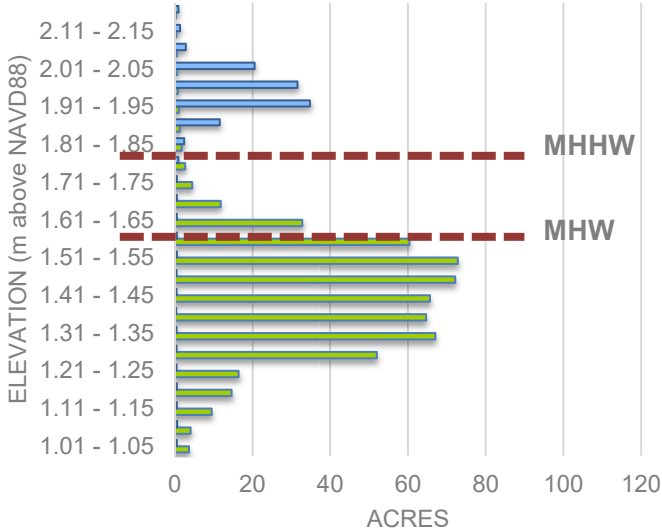

What about the marsh plants?

¿Qué pasa con las plantas de los pantanos?

- Marsh plants grow in a narrow elevation band
- If sea level rises too quickly the marshes will drown

Preparing for the future...

Pre- & Post-Restoration Marsh Acreage

1931

Image Elkhorn Slough Foundation

2023

Kirby Park

Kirby Nature Trail and Living Shoreline

An aerial photograph showing a landscape with a river, marshes, and agricultural fields. The river flows from the top left towards the bottom center. To the right of the river, there are several large, irregularly shaped fields, some of which appear to be under construction or recently cleared. The surrounding area is a mix of green vegetation and brownish soil. The text is overlaid on the image.