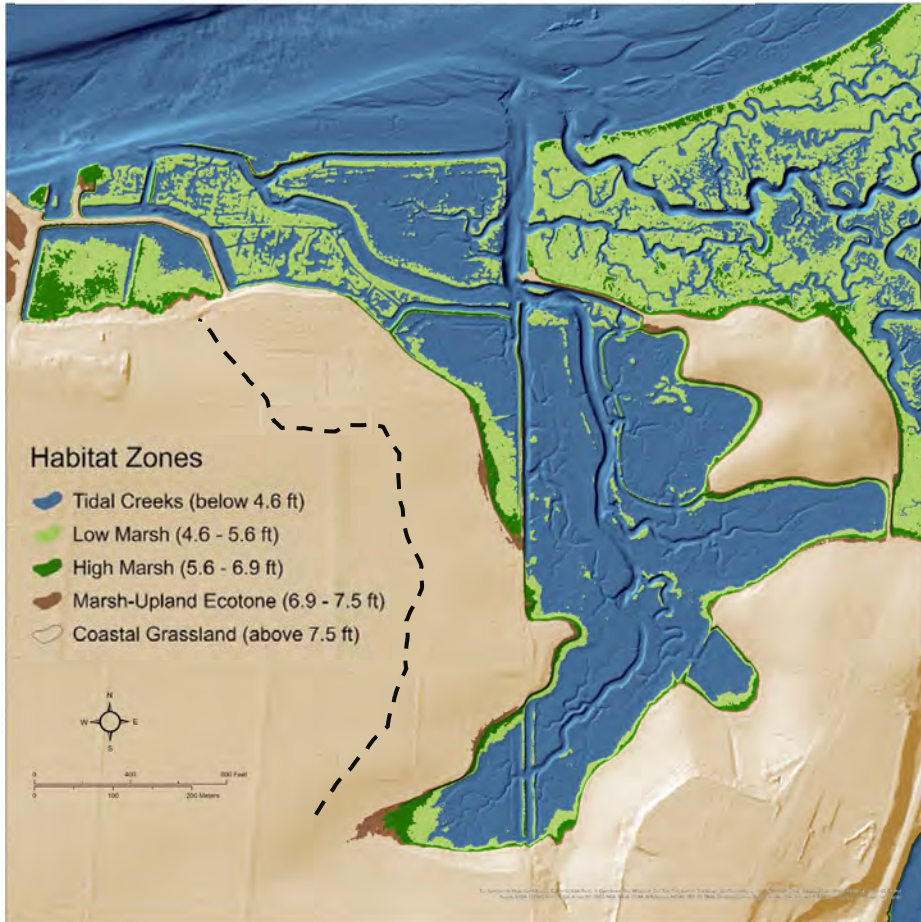

Informing Restoration Design

2012